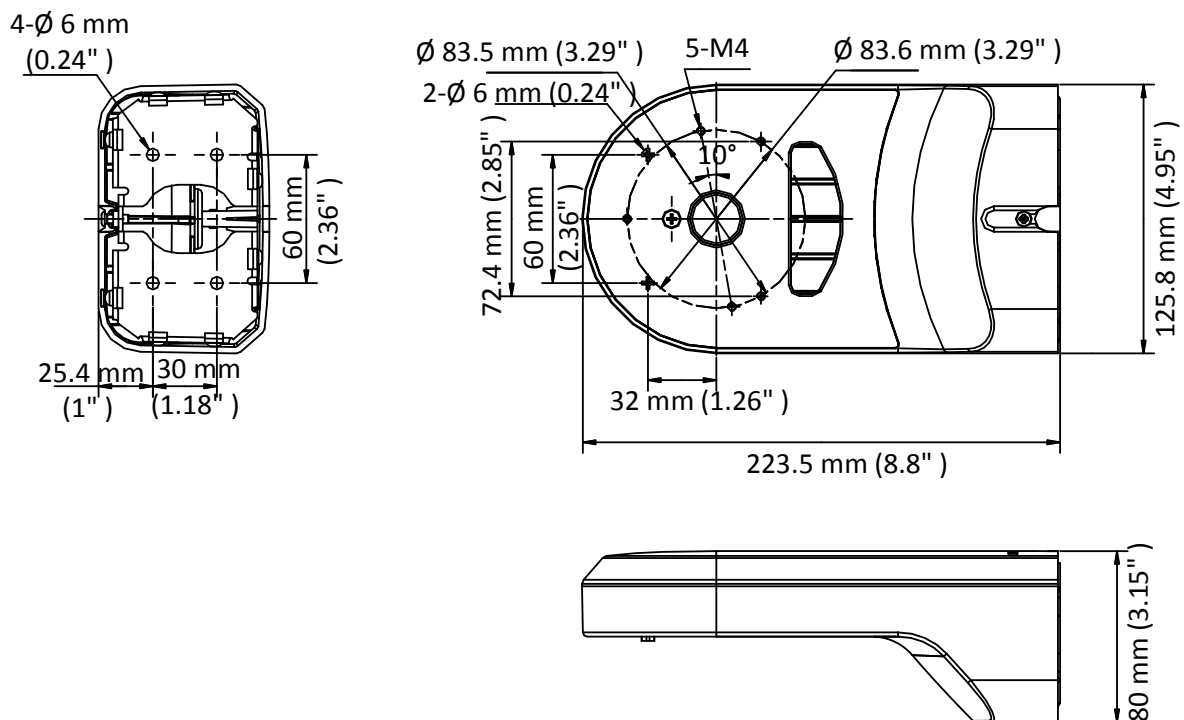

DS-1294ZJ-PT

Wall Mount

Feature

- Plastic and steel with surface spray treatment
- Cable hole design facilitates the installation
- Applies to both indoor conditions, and outdoor conditions

Dimension

Available Model

DS-1294ZJ-PT

Parameter

Model	DS-1294ZJ-PT
Parameters	Wall Mount
Appearance	Hikvision White
Material	Plastic and Steel
Dimension	223.5 mm × 125.8 mm × 80 mm (8.8" × 4.95" × 3.15")
Weight	480 g (1.06 lb.)

Note

- The wall must be capable of supporting at least 3 times as much as the total weight of the camera, and the mount.
- The mount's maximum load capacity is 3 kg (6.6 lb.).