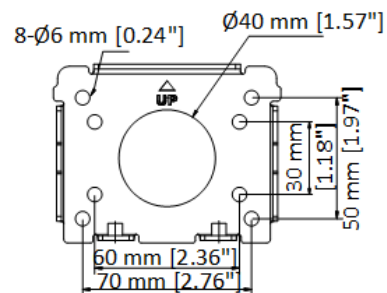

more.
Moderate protection	Hikvision products at this level are equipped for use in areas with moderate anti-corrosion demands. Typical application scenarios include coastal areas about 2 kilometers (1.24 miles) away from coastlines, as well as areas affected by acid rain.
No specific protection	Hikvision products at this level are equipped for use in areas where no specific anti-corrosion protection is needed.

▪ **Dimension**