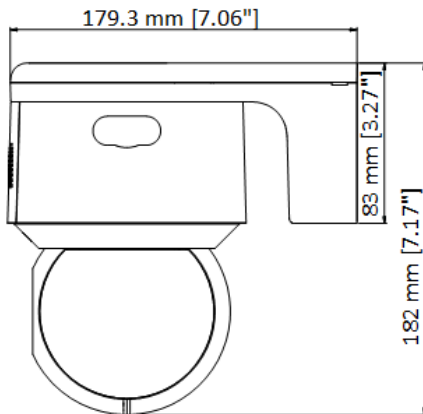

more.
Moderate protection	Hikvision products at this level are equipped for use in areas with moderate anti-corrosion demands. Typical application scenarios include coastal areas about 2 kilometers (1.24 miles) away from coastlines, as well as areas affected by acid rain.
No specific protection	Hikvision products at this level are equipped for use in areas where no specific anti-corrosion protection is needed.

▪ **Dimension**