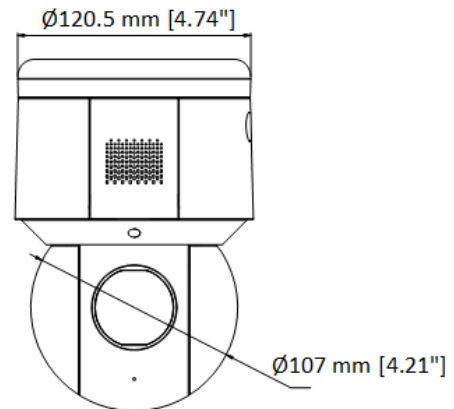

more.
Moderate protection	Hikvision products at this level are equipped for use in areas with moderate anti-corrosion demands. Typical application scenarios include coastal areas about 2 kilometers (1.24 miles) away from coastlines, as well as areas affected by acid rain.
No specific protection	Hikvision products at this level are equipped for use in areas where no specific anti-corrosion protection is needed.

▪ **Dimension**